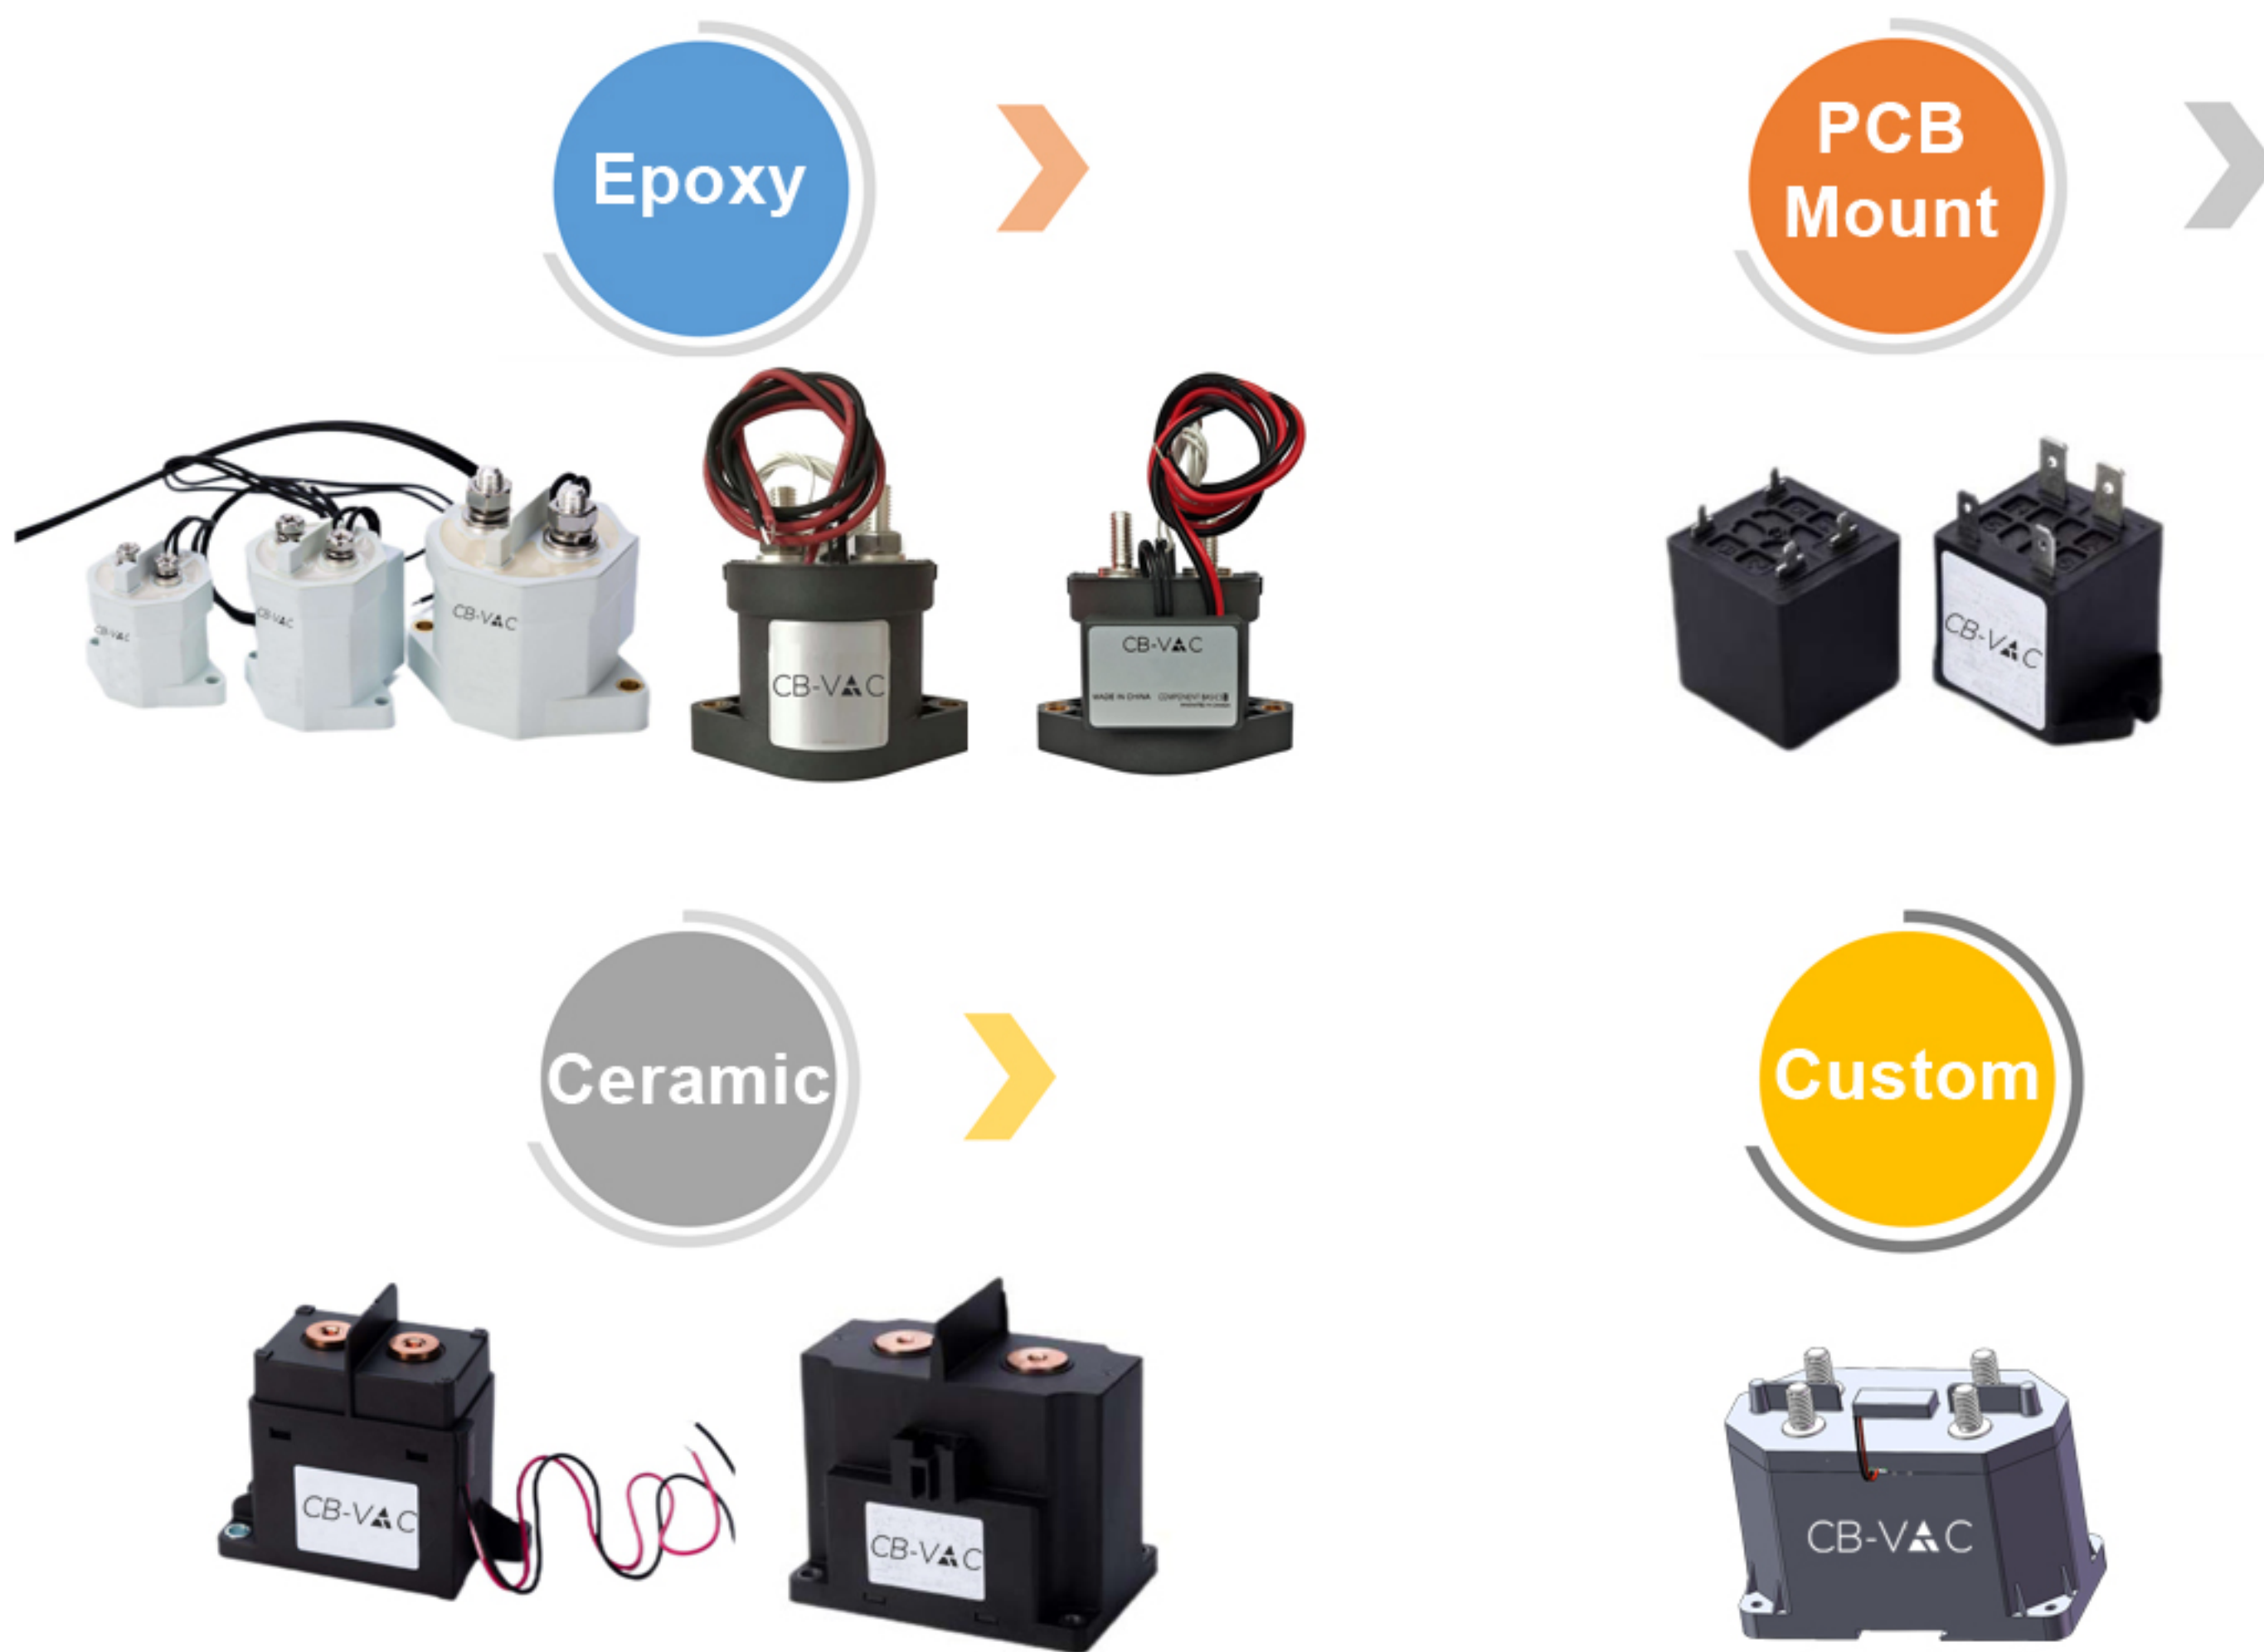

# CB-VAC

- 12–1500VDC
- Up to 2000A
- Rugged • Reliable • Efficient
- UL & IEC Compliant

“MORE OPTIONS & CUSTOMIZED SOLUTIONS AVAILABLE WITH QUICK TURNAROUND”